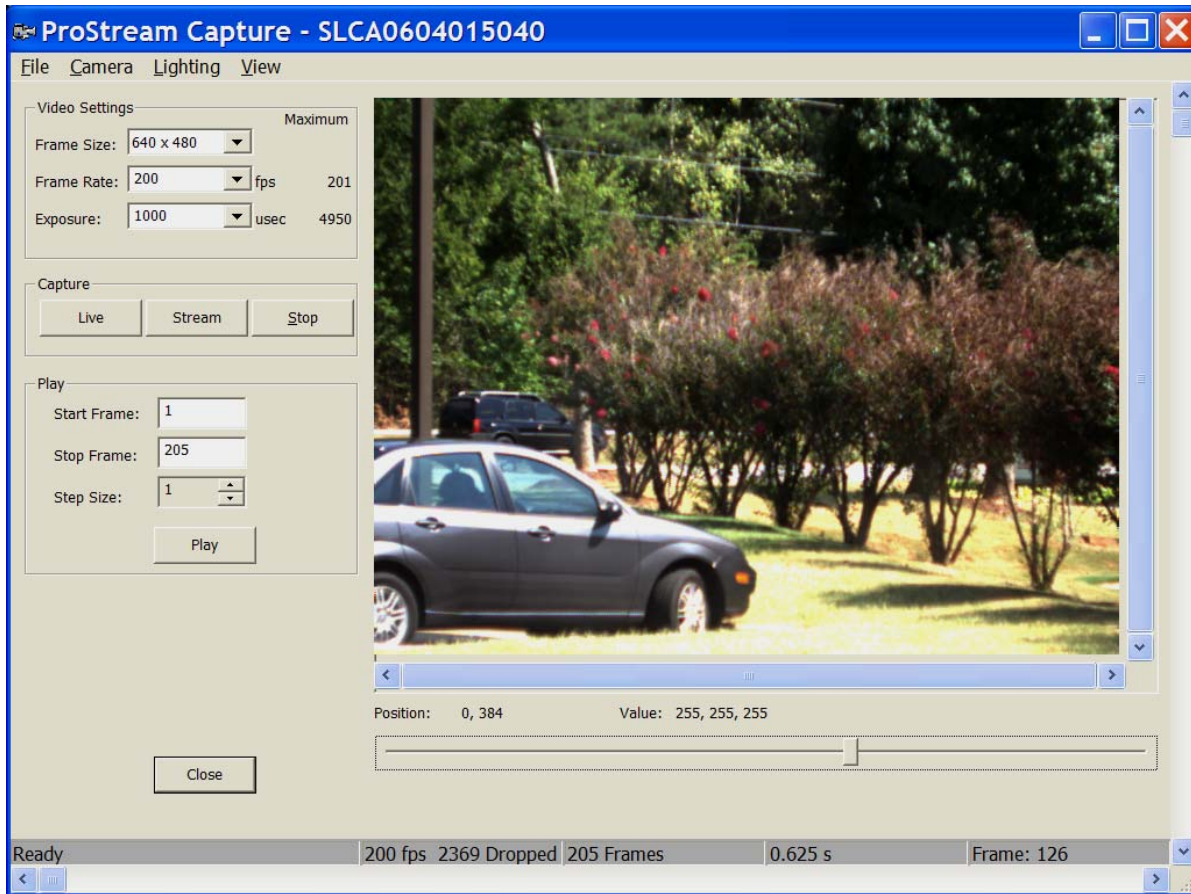

Complete camera systems available.

Compatible with all Prosilica Gigabit Ethernet Cameras

Visit www.ProStreamSoft.com for a free 15-day trial download.

- Single camera license = $110
- Unlimited multi-camera license = $995

SVSi
8215 Madison Blvd
Suite 150
Madison, AL 35758
256-461-7143
sales@prostreamsoft.com