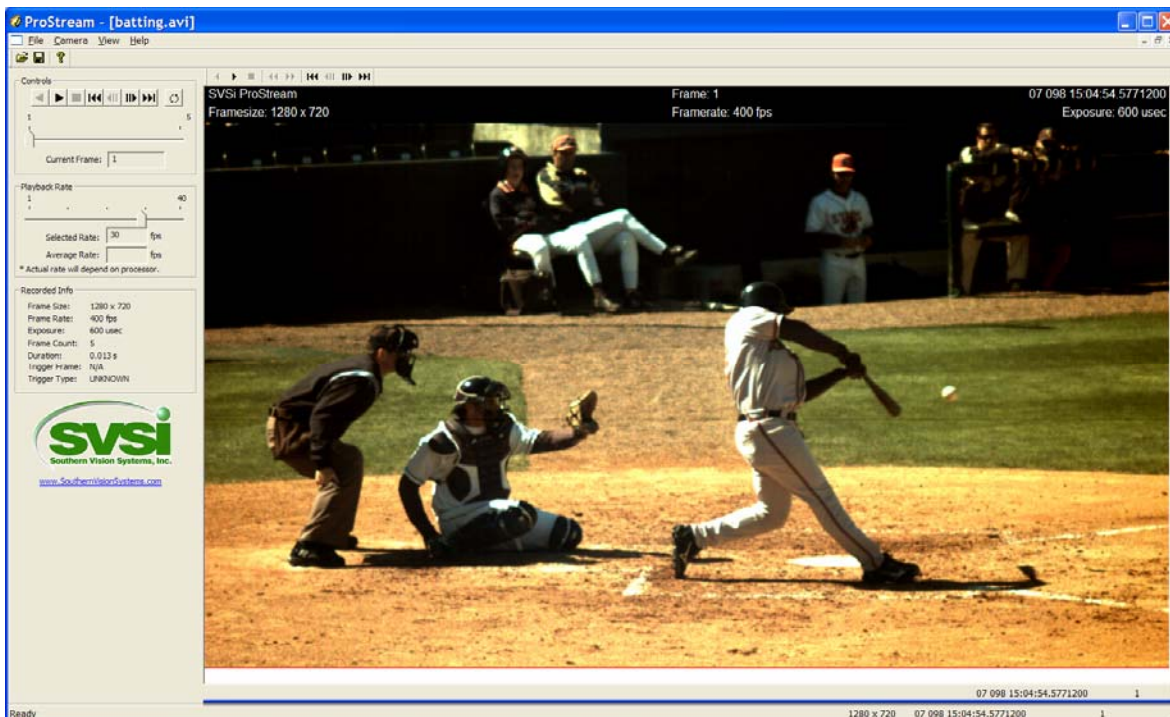

PROSTREAM

Digital Video Recording Software for Multiple Networked Cameras

Easy-to-use interface for slow-motion analysis, trouble-shooting, or machine diagnostics.

Multiple Cameras * High Speed, High Resolution, or Combination

- ✓ External, internal, or frame-synch trigger options
- ✓ Text overlay of video with capture parameters
- ✓ Record from remote or local cameras
- ✓ No additional plug-in modules required
- ✓ Record to computer RAM or hard disk array
- ✓ Event marker tags a specific frame upon input during long-term video streaming
- ✓ Store images (bmp, jpg, tiff, png, raw) or video (compressed or uncompressed AVI, raw)